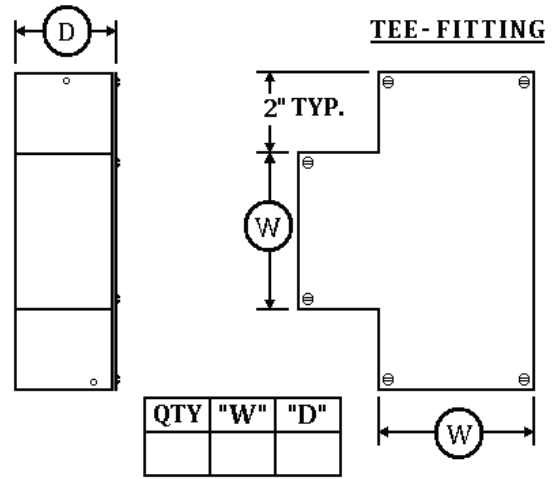

Screw Cover Wireway

SERIES - NSC-1 / NSC-1G / NSC-3R / NSC-4X

Meets NEMA Type 1, 3R & 4X

Accessories

Directions for ordering:

1. Copy or scan page.
2. Fill in details: "QTY", "W" & "D"
3. Fax or email filled out sheet to 781-767-7519 or info@newcommetal.com