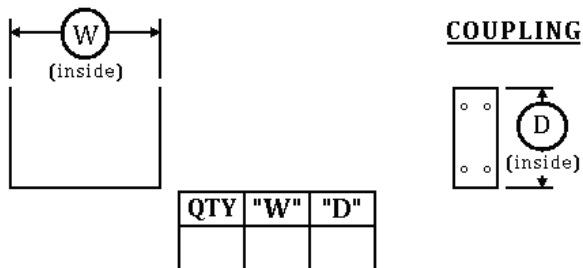

Screw Cover Wireway

SERIES - NSC-1 / NSC-1G / NSC-3R / NSC-4X

Meets NEMA Type 1, 3R & 4X

Accessories

Directions for ordering:

1. Copy or scan page.
2. Fill in details: "QTY", "W" & "D"
3. Fax or email filled out sheet to 781-767-7519 or info@newcommetal.com