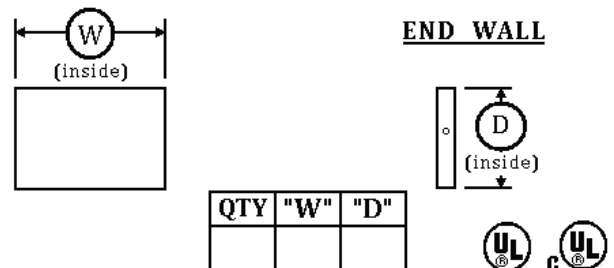

Screw Cover Wireway

SERIES - NSC-1 / NSC-1G / NSC-3R / NSC-4X

Meets NEMA Type 1, 3R & 4X

Accessories

Directions for ordering:

1. Copy or scan page.
2. Fill in details: "QTY", "W" & "D"
3. Fax or email filled out sheet to 781-767-7519 or info@newcommetal.com