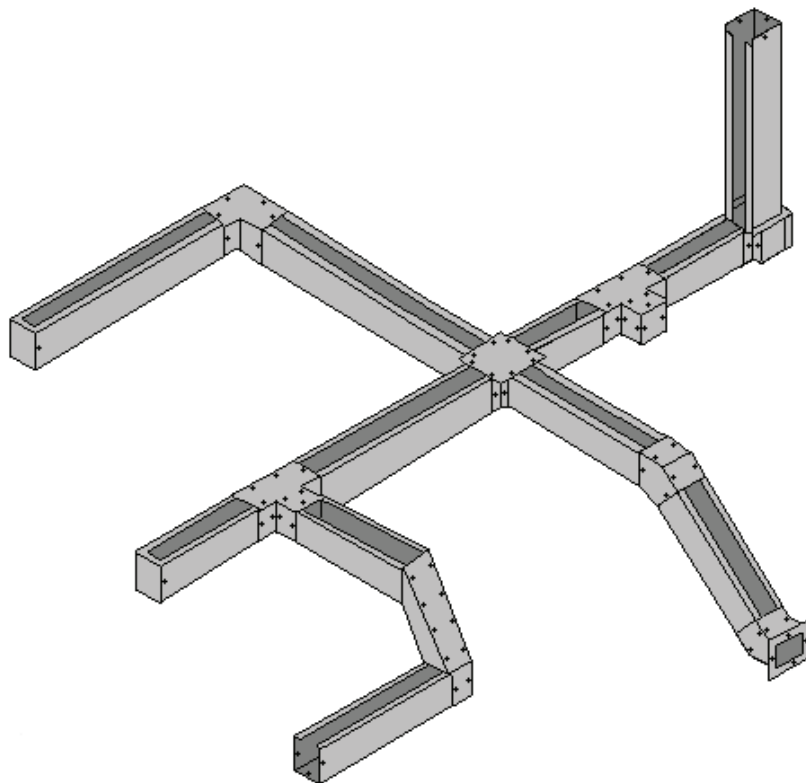

Screw Cover Wireway

SERIES - NSC-1 / NSC-1G / NSC-3R / NSC-4X

Meets NEMA Type 1, 3R & 4X

Steel, Galvanized, Stainless Steel, or Aluminum

Construction

(Series NSC-1, NSC-1G, NSC-3R, NSC-4X)

NEMA 4X Construction

- 18, 16 or 14 gauge material per code
- (3) piece construction, formed and welded
- Flat & flanged removable cover, S/S & plated screws
- Mounting tabs (Type 4X only)
- Water resistant gasket (Type 3R & 4X)
- Supplied with approved hardware