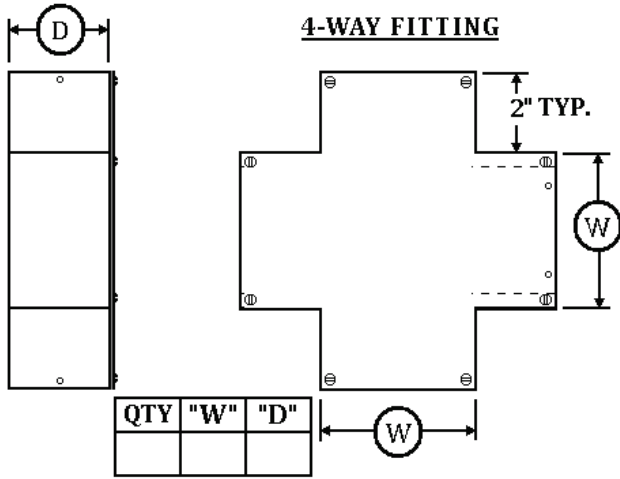

Screw Cover Wireway

SERIES - NSC-1 / NSC-1G / NSC-3R / NSC-4X

Meets NEMA Type 1, 3R & 4X

Accessories

Directions for ordering:

1. Copy or scan page.
2. Fill in details: "QTY", "W" & "D"
3. Fax or email filled out sheet to 781-767-7519 or info@newcommetal.com