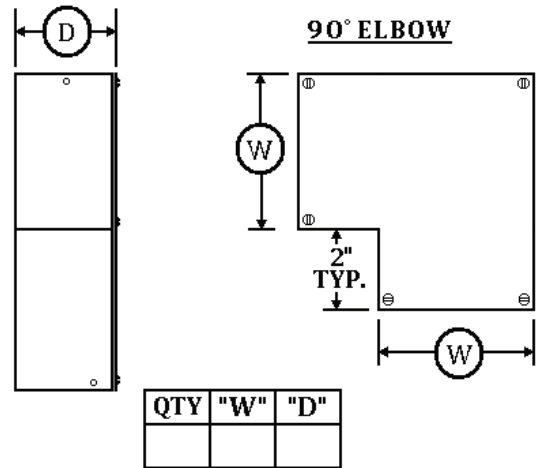

Screw Cover Wireway

SERIES - NSC-1 / NSC-1G / NSC-3R / NSC-4X

Meets NEMA Type 1, 3R & 4X

Accessories

Directions for ordering:

1. Copy or scan page.
2. Fill in details: "QTY", "W" & "D"
3. Fax or email filled out sheet to 781-767-7519 or info@newcommetal.com