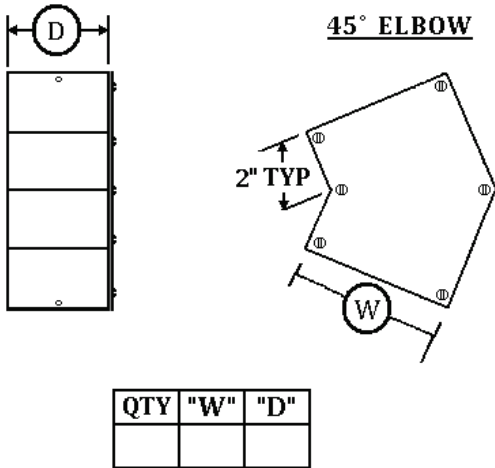

Screw Cover Wireway

SERIES - NSC-1 / NSC-1G / NSC-3R / NSC-4X

Meets NEMA Type 1, 3R & 4X

Accessories

Directions for ordering:

1. Copy or scan page.
2. Fill in details: "QTY", "W" & "D"
3. Fax or email filled out sheet to 781-767-7519 or info@newcommetal.com