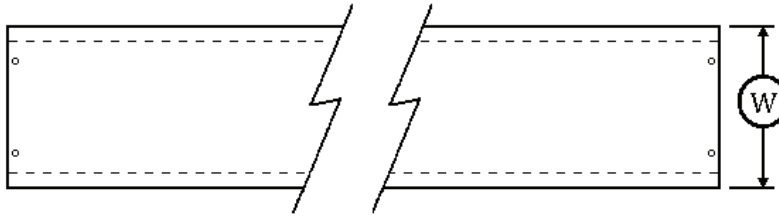

www.newcommetal.com

**NEW
COM METAL PRODUCTS CORP.**

Screw Cover Wireway

SERIES - NSC-1

H x W x D (Painted Gray)

SERIES - NSC-1G

H x W x D (Galvanized)

Meets NEMA Type 1