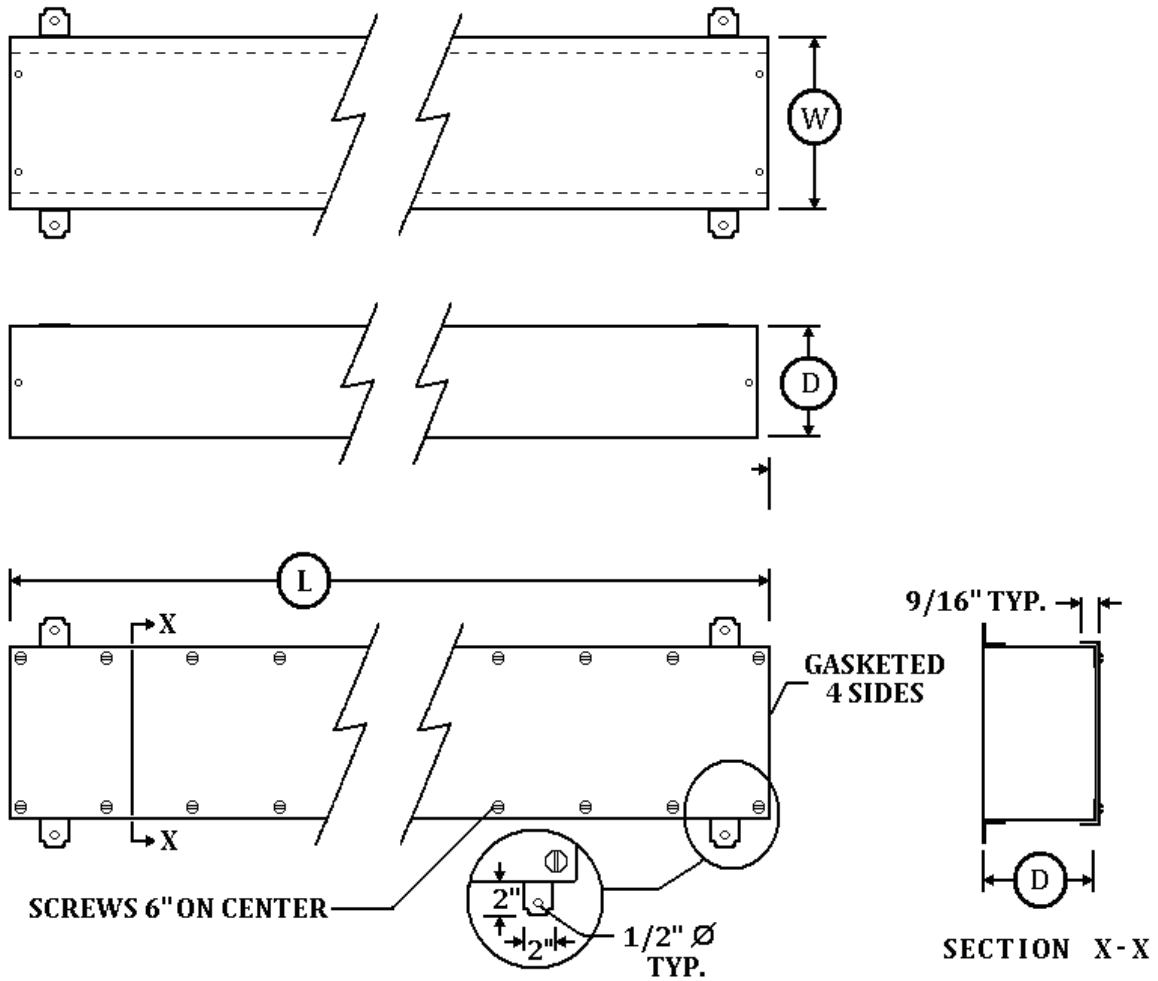

Screw Cover Wireway

SERIES - NSC-4X
Meets NEMA Type 4X

H x W x D (Stainless Steel & Aluminum)

"QTY"	"L"	"W"	"D"	SERIES
				NSC-4X

Directions for ordering:

1. Copy or scan page.
2. Fill in details: QTY, "L", "W" & "D"
3. Fax or email filled out sheet to 781-767-7519 or info@newcommetal.com